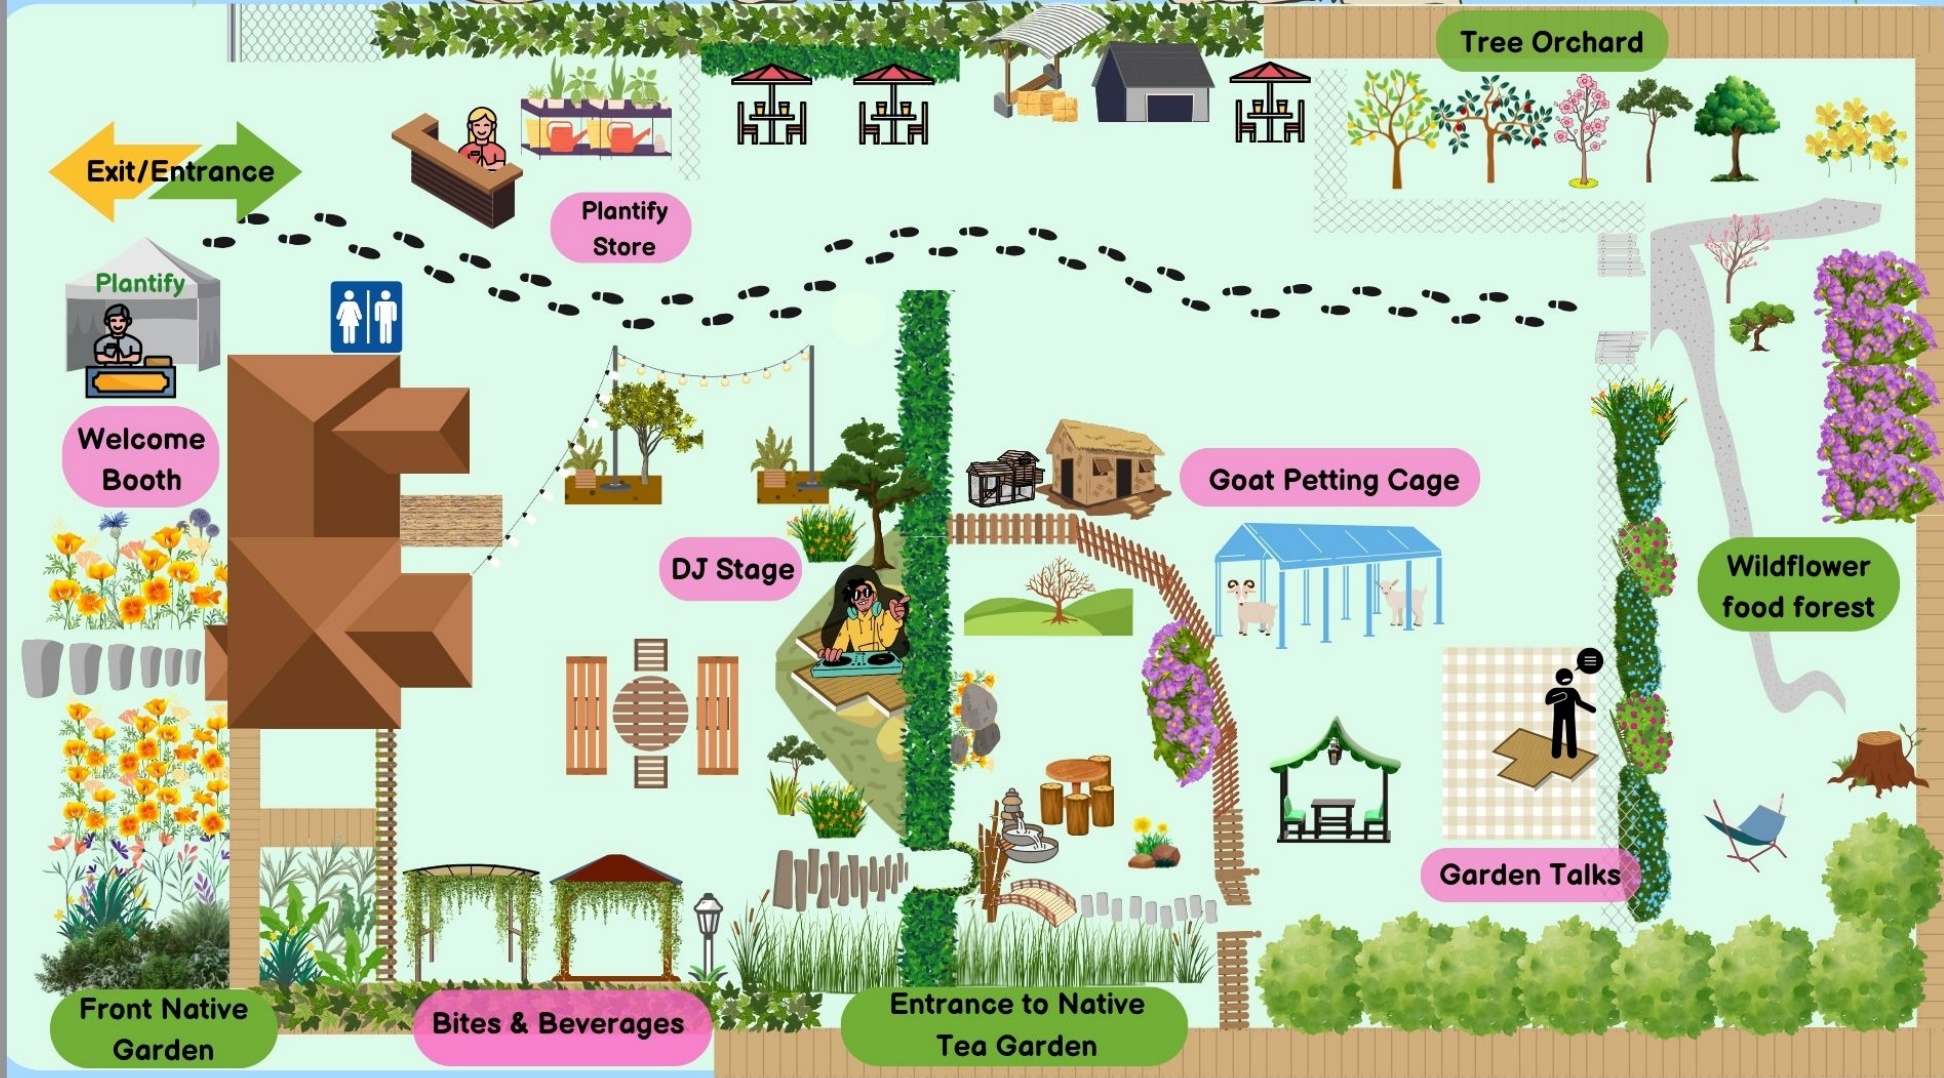

Hampton Rd.

# Bringing Back the Natives Garden Tour

## SCHEDULE

12 - 12:30 pm	Bringing nature into the metropolis with native biophilic gardens	Toku
1 - 1:30 pm	Edible and useful native plants from the gardens	Keegan